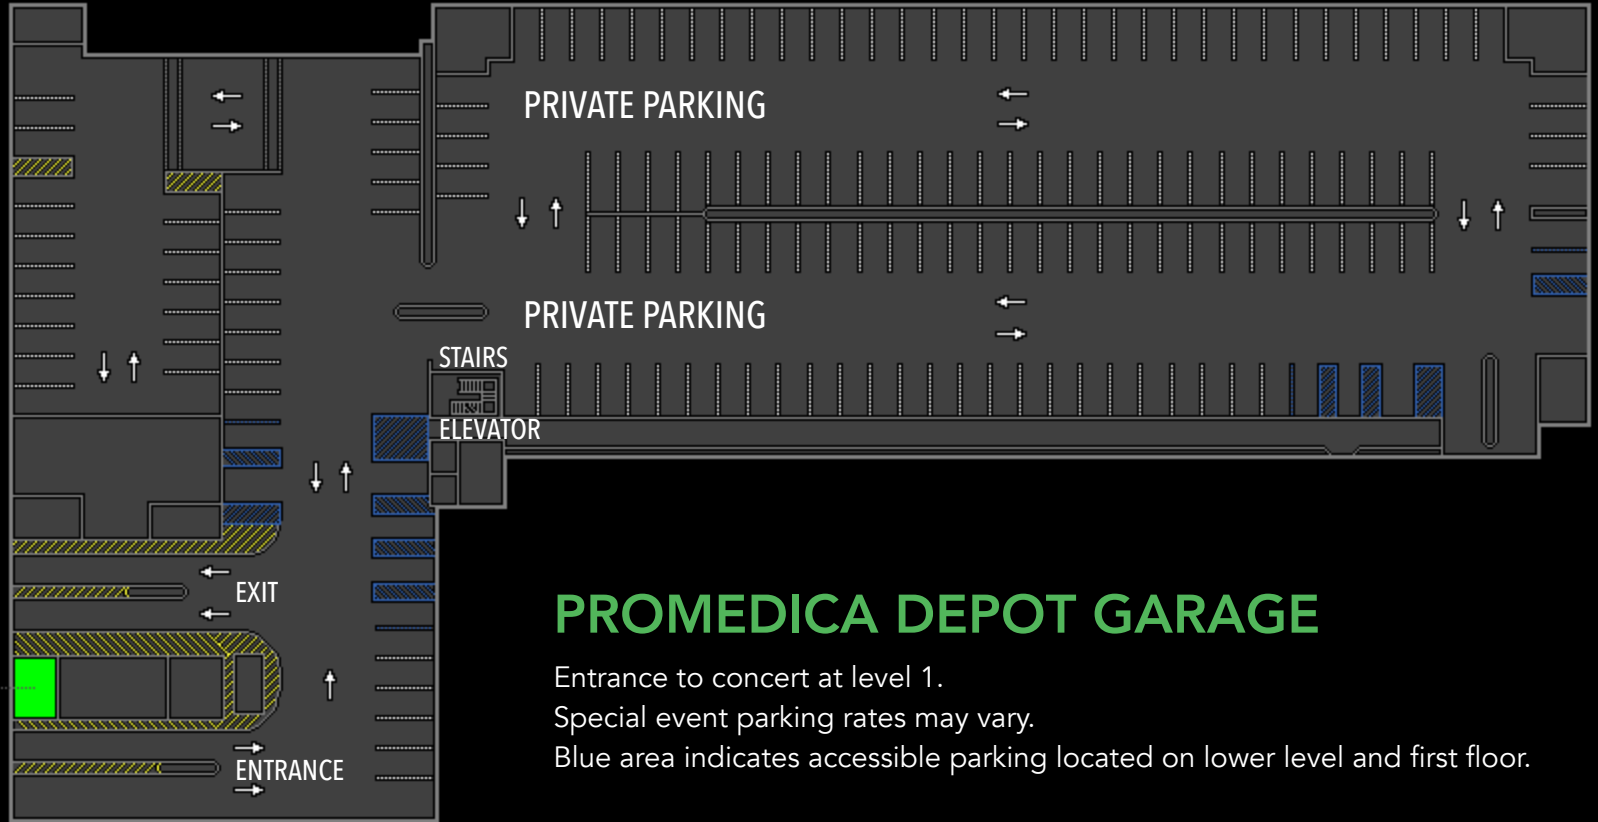

Summit Street

Jefferson Avenue

## PROMEDICA DEPOT GARAGE

Entrance to concert at level 1.

Special event parking rates may vary.

Blue area indicates accessible parking located on lower level and first floor.