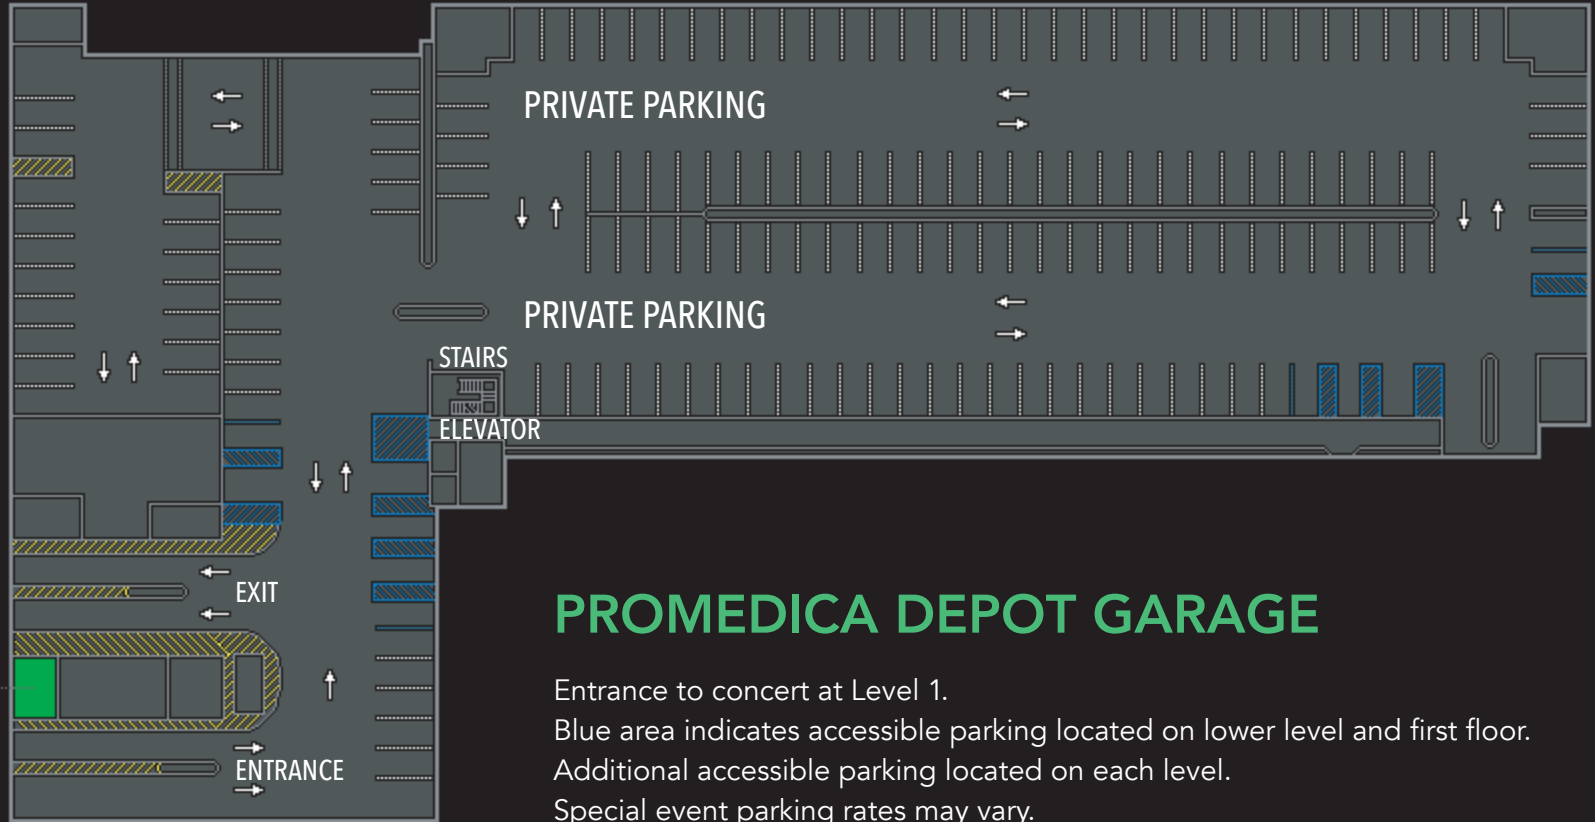

Summit Street

Jefferson Avenue

## PROMEDICA DEPOT GARAGE

Entrance to concert at Level 1.

Blue area indicates accessible parking located on lower level and first floor.

Additional accessible parking located on each level.

Special event parking rates may vary.